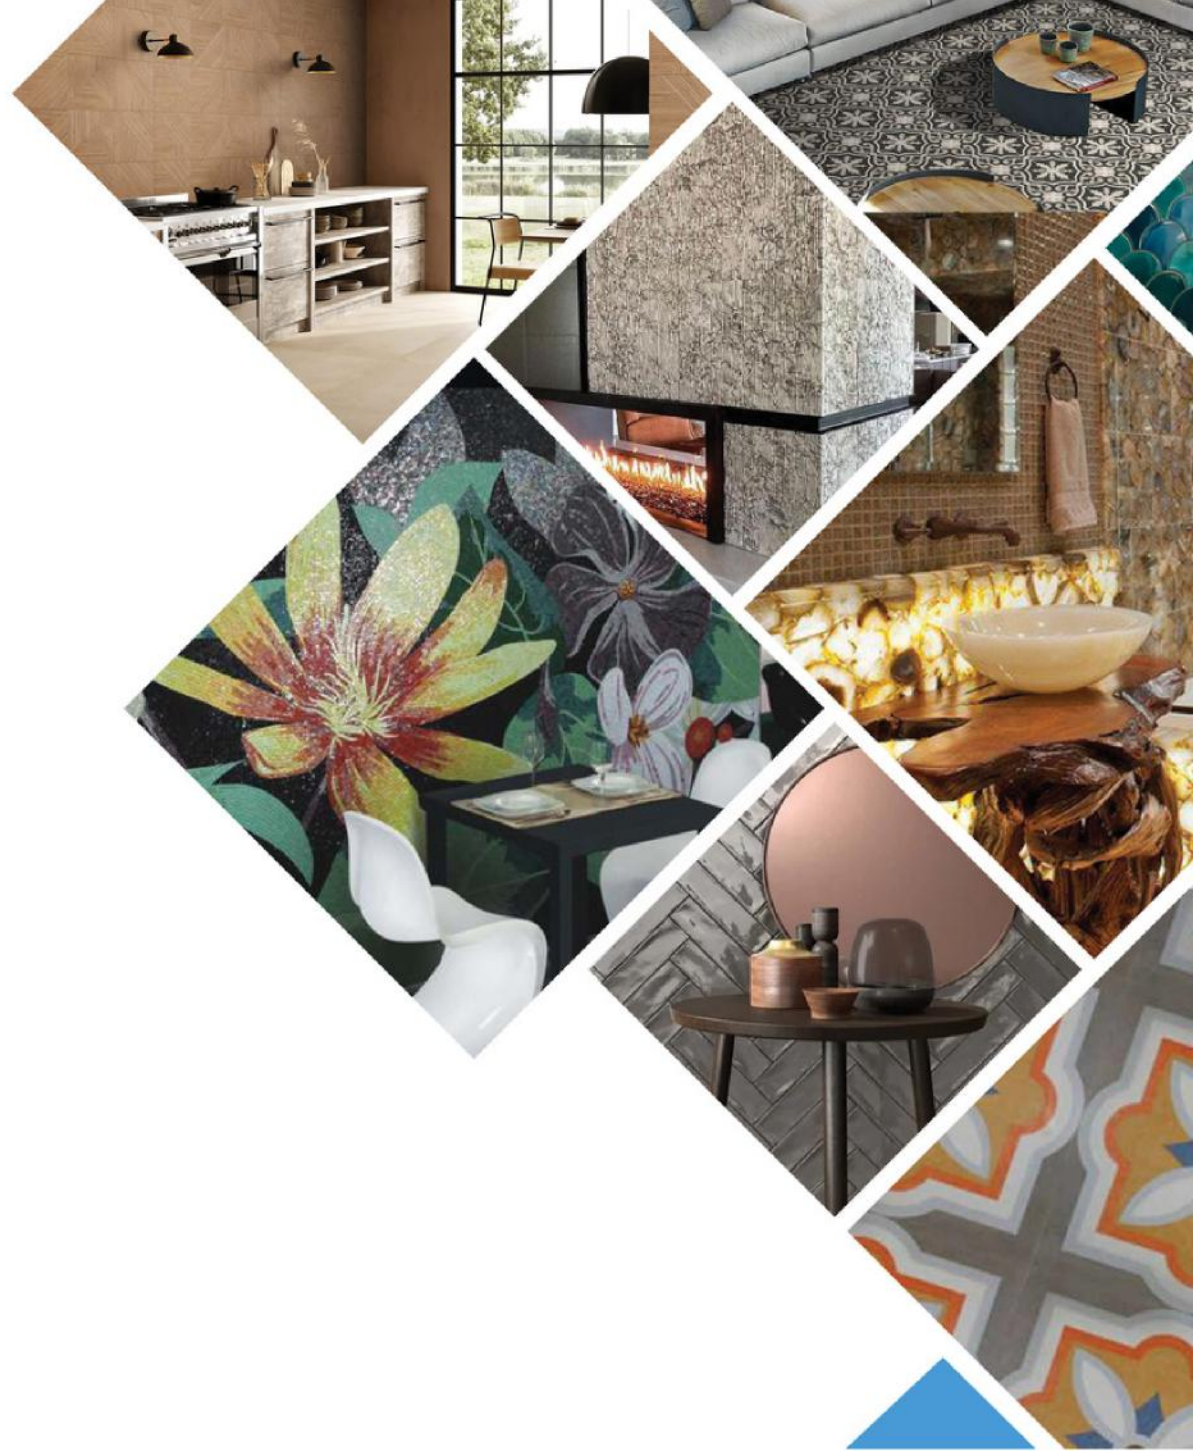

# Style Of Fabulous finesse

The shades that comprise the Elevation series, thanks to their sobriety and naturalness, perfectly integrate with the contemporary style of home furnishing. The minute details that characterized the Elevation collection are seen best in the three dimensional structures decor; in the Wall 3D.

for example, built from small bush hammered, honed and sand-blasted pieces, or in the Rub decor, which with its worked surface, tells the story of the material quality of sedimentary stone.