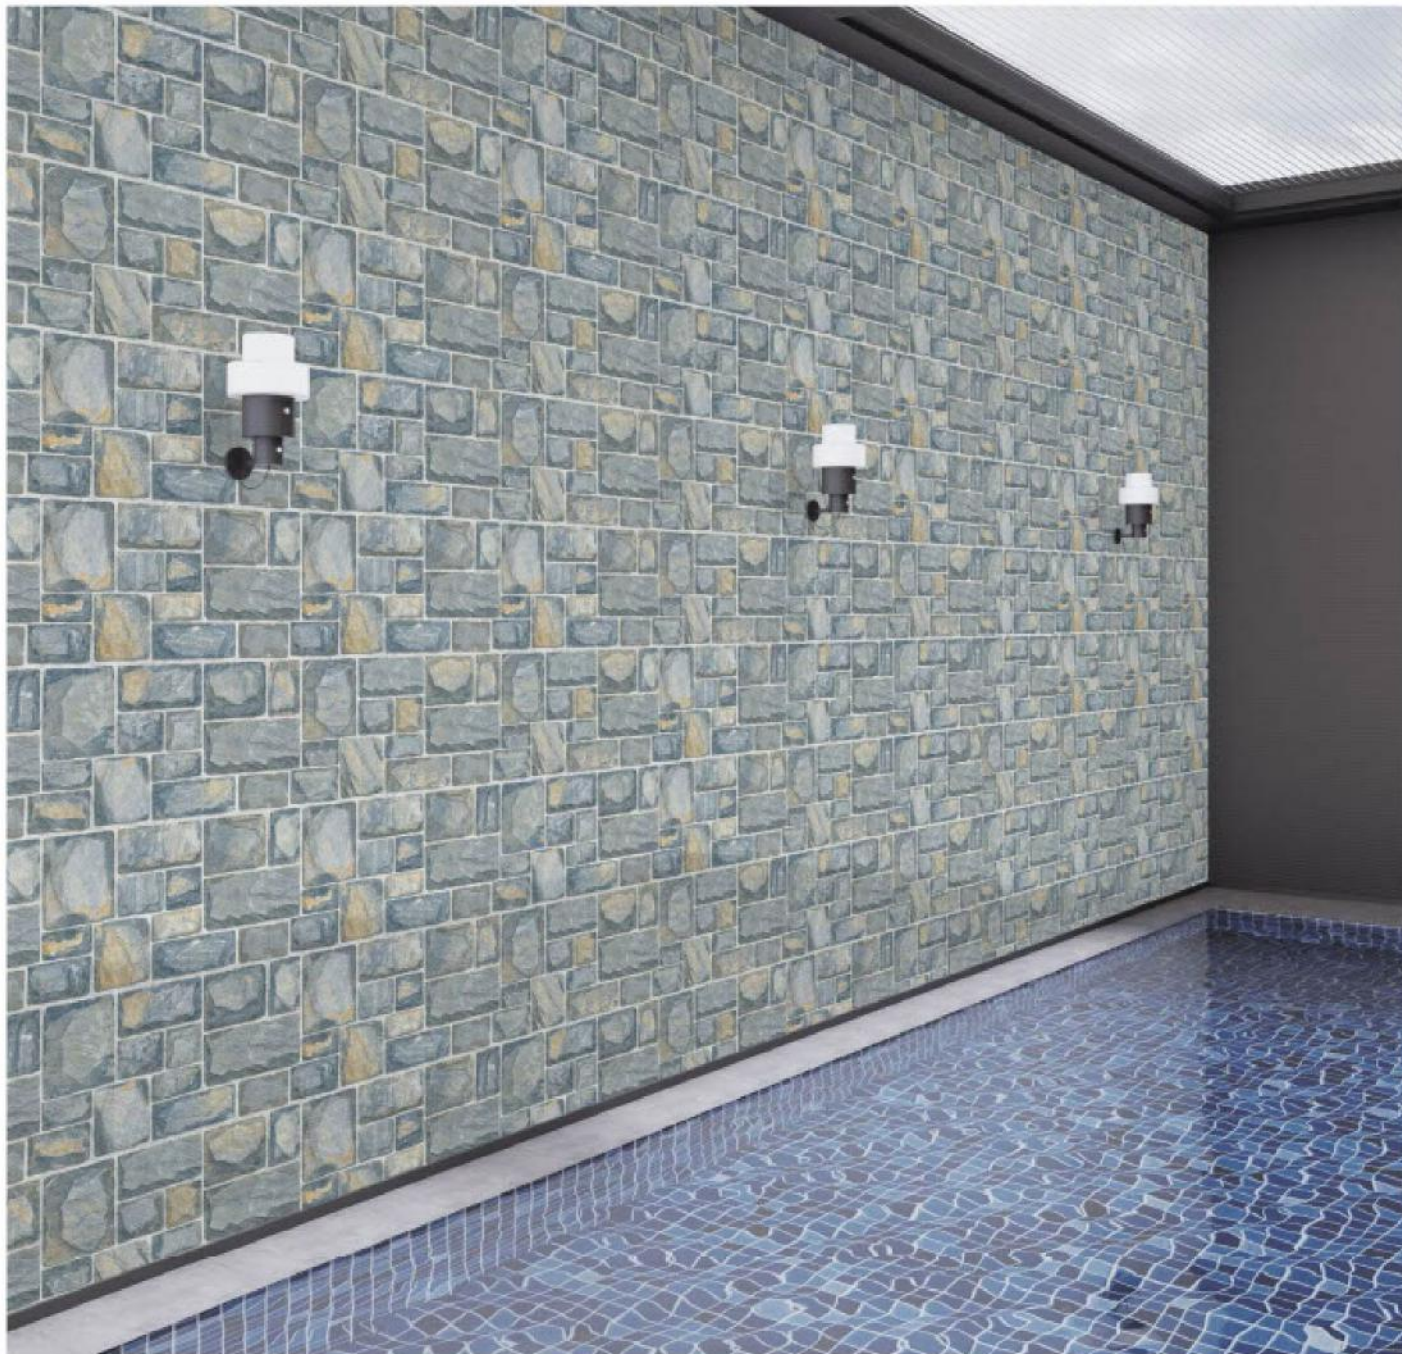

Elton Grey (R-3)

Size
30x60cm

Finish
Elevation Matt